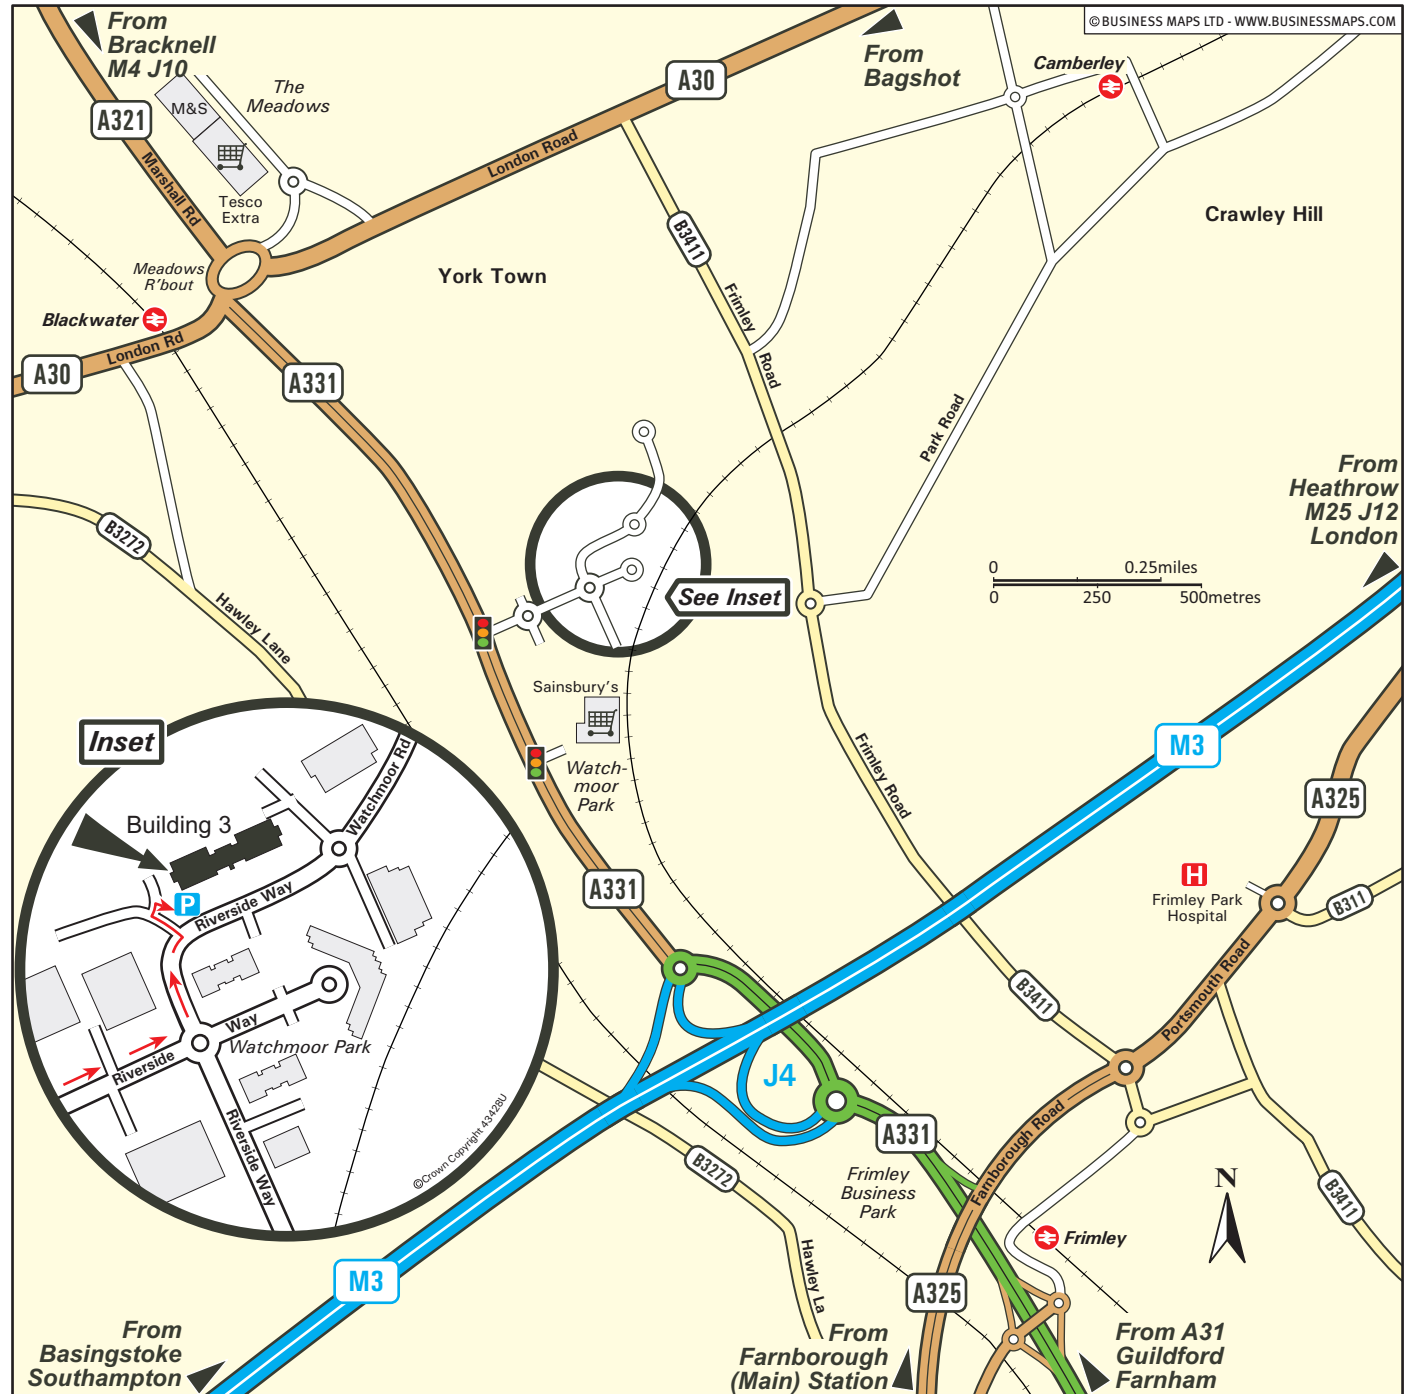

mortgagegym

MortgageGym
Building 3, Riverside Way,
Camberley GU15 3YL
Tel: +44 (0)330 900 9900
Web: www.mortgagegym.com

From M25
Leave the M25 at junction 12 (signed Basingstoke, Southampton & M3).
Join the M3 towards Southampton and continue until junction 4.
Follow directions below "From M3".

From M3
Leave the M3 at junction 4 (signed Guildford, Farnborough, Camberley & A331).
Join the A331 (Blackwater Valley Relief Road) following signs to Bracknell, Camberley & Sandhurst.
Continue straight on at traffic lights passing entrance to Sainsbury's.
At next set of lights, turn right into Riverside Way, continue straight over the first roundabout and take the first exit left at the next roundabout.
Building 3 is on the left hand side. Follow red directions arrows to access the building car park (see inset).

By Air ✈️
London's Heathrow Airport is 22 miles (35-40 mins) from our office building.

By Train 🚆
Building 3 is equidistant from Blackwater, Camberley & Frimley Stations.
Farnborough (Main) station is 8-10 minutes away by taxi (3 miles) and receives fast services from London Waterloo at regular intervals.

See Inset

0 0.25miles
0 250 500metres