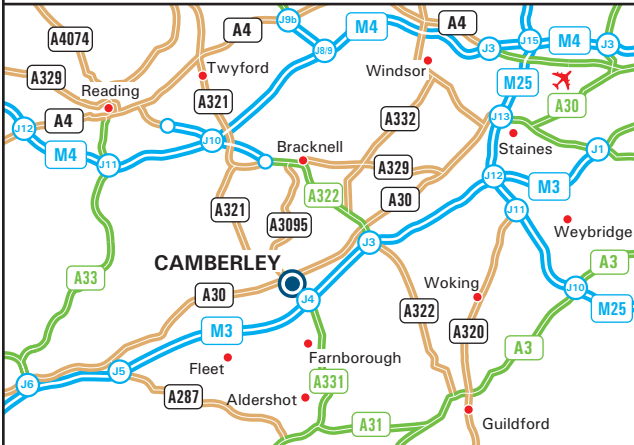

mortgagegym

MortgageGym
Building 3, Riverside Way,
Camberley GU15 3YL
Tel: +44 (0)330 900 9900
Web: www.mortgagegym.com

From M25
Leave the M25 at junction 12 (signed Basingstoke, Southampton & M3).
Join the M3 towards Southampton and continue until junction 4.
Follow directions below "From M3".

From M3
Leave the M3 at junction 4 (signed Guildford, Farnborough, Camberley & A331).
Join the A331 (Blackwater Valley Relief Road) following signs to Bracknell, Camberley & Sandhurst.
Continue straight on at traffic lights passing entrance to Sainsbury's.
At next set of lights, turn right into Riverside Way, continue straight over the first roundabout and take the first exit left at the next roundabout.
Building 3 is on the left hand side. Follow red directions arrows to access the building car park (see inset).

By Air ✈️
London's Heathrow Airport is 22 miles (35-40 mins) from our office building.

By Train 🚆
Building 3 is equidistant from Blackwater, Camberley & Frimley Stations.
Farnborough (Main) station is 8-10 minutes away by taxi (3 miles) and receives fast services from London Waterloo at regular intervals.