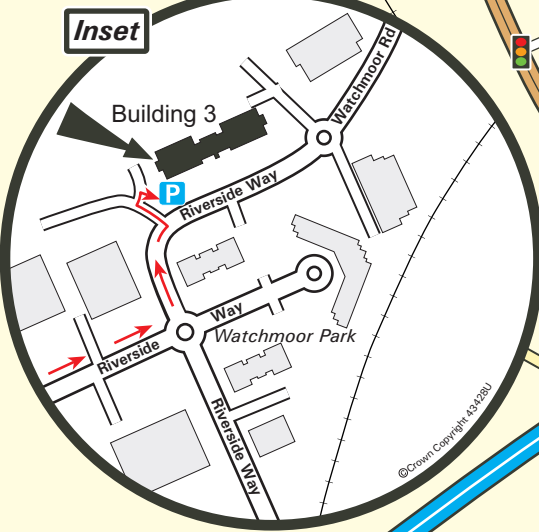

mortgagegym

MortgageGym
Building 3, Riverside Way,
Camberley GU15 3YL
Tel: +44 (0)330 900 9900
Web: www.mortgagegym.com

From M25
Leave the M25 at junction 12 (signed Basingstoke, Southampton & M3).
Join the M3 towards Southampton and continue until junction 4.
Follow directions below "From M3".

From M3
Leave the M3 at junction 4 (signed Guildford, Farnborough, Camberley & A331).
Join the A331 (Blackwater Valley Relief Road) following signs to Bracknell, Camberley & Sandhurst.
Continue straight on at traffic lights passing entrance to Sainsbury's.
At next set of lights, turn right into Riverside Way, continue straight over the first roundabout and take the first exit left at the next roundabout.
Building 3 is on the left hand side. Follow red directions arrows to access the building car park (see inset).

By Air ✈️
London's Heathrow Airport is 22 miles (35-40 mins) from our office building.

By Train 🚆
Building 3 is equidistant from Blackwater, Camberley & Frimley Stations.
Farnborough (Main) station is 8-10 minutes away by taxi (3 miles) and receives fast services from London Waterloo at regular intervals.

See Inset

0 0.25miles
0 250 500metres